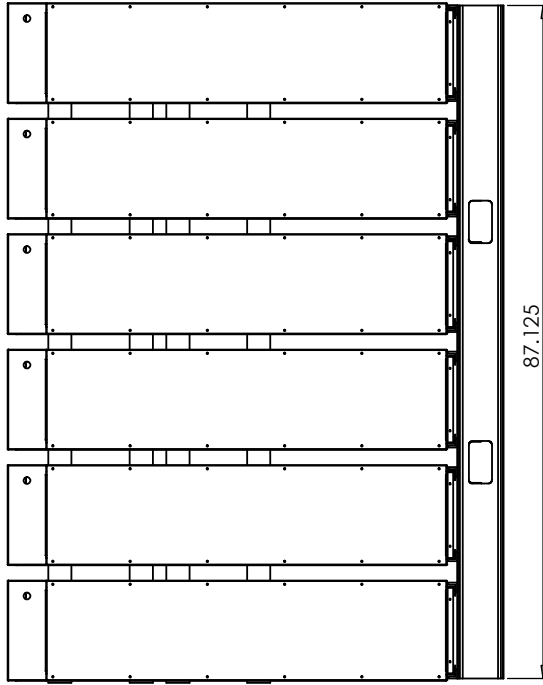

# Pre-Piped Package Assembly - 6 PAK Large Compax

Note: Specifications subject to change without notice.